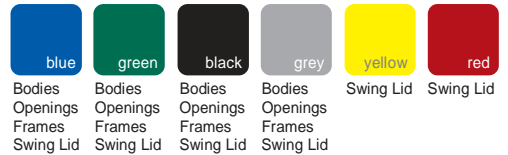

Colors:

- Custom colors available, minimum order of 500 units

Stock Colors:

*Diamond opening only available in green

Many lid color combinations to choose from

Perfect for school recycling programs

WORK. PLAY. RECYCLE.