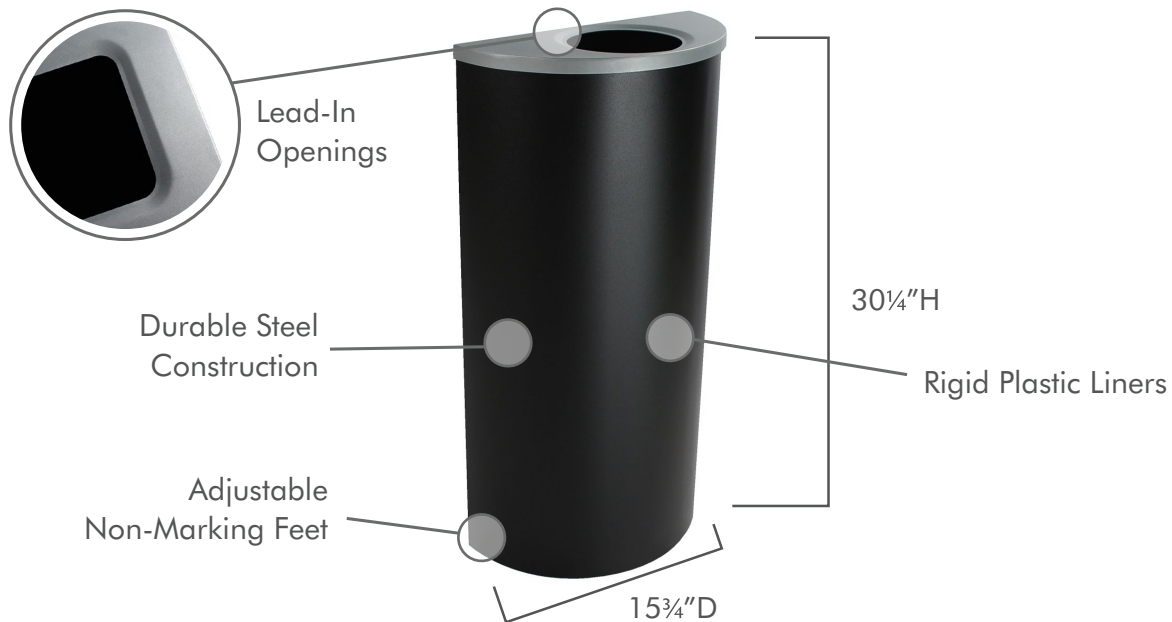

**WORK.
PLAY.
RECYCLE.**

SPECTRUM™

ellipse slim

8 GALLON

BEING GREEN JUST GOT MORE COLORFUL!

Enter the new Spectrum Series of vividly hued receptacles designed to brighten any program. With four distinct shapes to choose from, recycling and waste stations may be configured in a variety of ways to maximize collection and participation rates.

FEATURES:

- Lightweight lid for easy maintenance
- Rigid plastic liners
- Lead-in openings maintain cleanliness
- Unlimited combinations available

STANDARD VARIATIONS

ELLIPSE SLIM + ELLIPSE SLIM

ELLIPSE SLIM + CUBE + ELLIPSE SLIM

ELLIPSE SLIM + CUBE SLIM (2) + ELLIPSE SLIM

ELLIPSE SLIM + CUBE (2) + ELLIPSE SLIM

1-800-346-4458

fibrexgroup.com

4165 Pruden Blvd - Bldg 2 Suffolk, VA 23434

SPECIFICATIONS:

- Capacity: 8 Gallon
- Dimensions: 15¾"D x 8"W x 30¾"H
- Weight: 18.95 lbs
- Material: 18 gauge steel powder coated

COLORS:

- Custom colors available, minimum orders will apply

STOCK BODY COLORS:

	BLACK		WHITE		GREY
	PURPLE		BLUE		GREEN
			DARK GREEN		

STOCK LID COLORS:  POWDER COAT FINISH - GREY

PALLET SHIPPING:

- 22 per pallet
- Pallet weight: 471.9 lbs
- Pallet Dimensions: 48"D x 40"W x 78"H