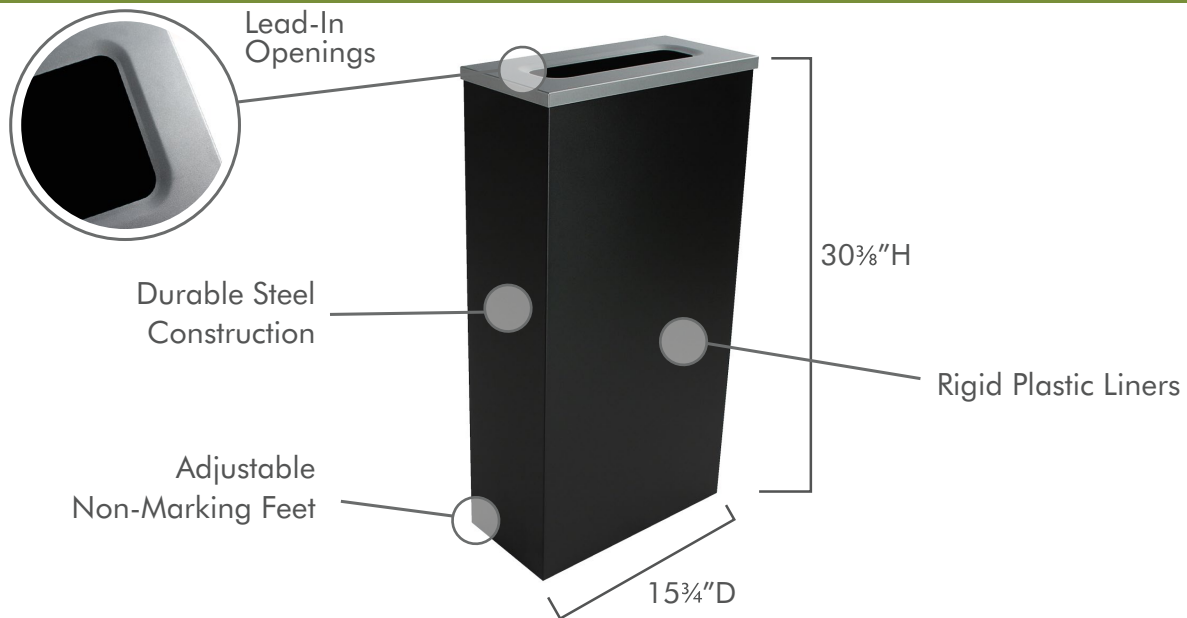

**WORK.  
PLAY.  
RECYCLE.**

SPECTRUM™

cube slim 10 GALLON

**BEING GREEN JUST GOT MORE COLORFUL!**

Enter the new Spectrum Series of vividly hued receptacles designed to brighten any program. With four distinct shapes to choose from, recycling and waste stations may be configured in a variety of ways to maximize collection and participation rates.

CUBE + CUBE SLIM (2) + CUBE

ELLIPSE + CUBE SLIM (2) + ELLIPSE

1-800-346-4458

fibrexgroup.com

4165 Pruden Blvd - Bldg 2 Suffolk, VA 23434

**SPECIFICATIONS:**

- Capacity: 10 Gallon
- Dimensions: 15<sup>3</sup>/<sub>4</sub>"D x 8"W x 30<sup>3</sup>/<sub>8</sub>"H
- Weight: 22.45 lbs
- Material: 18 gauge steel powder coated